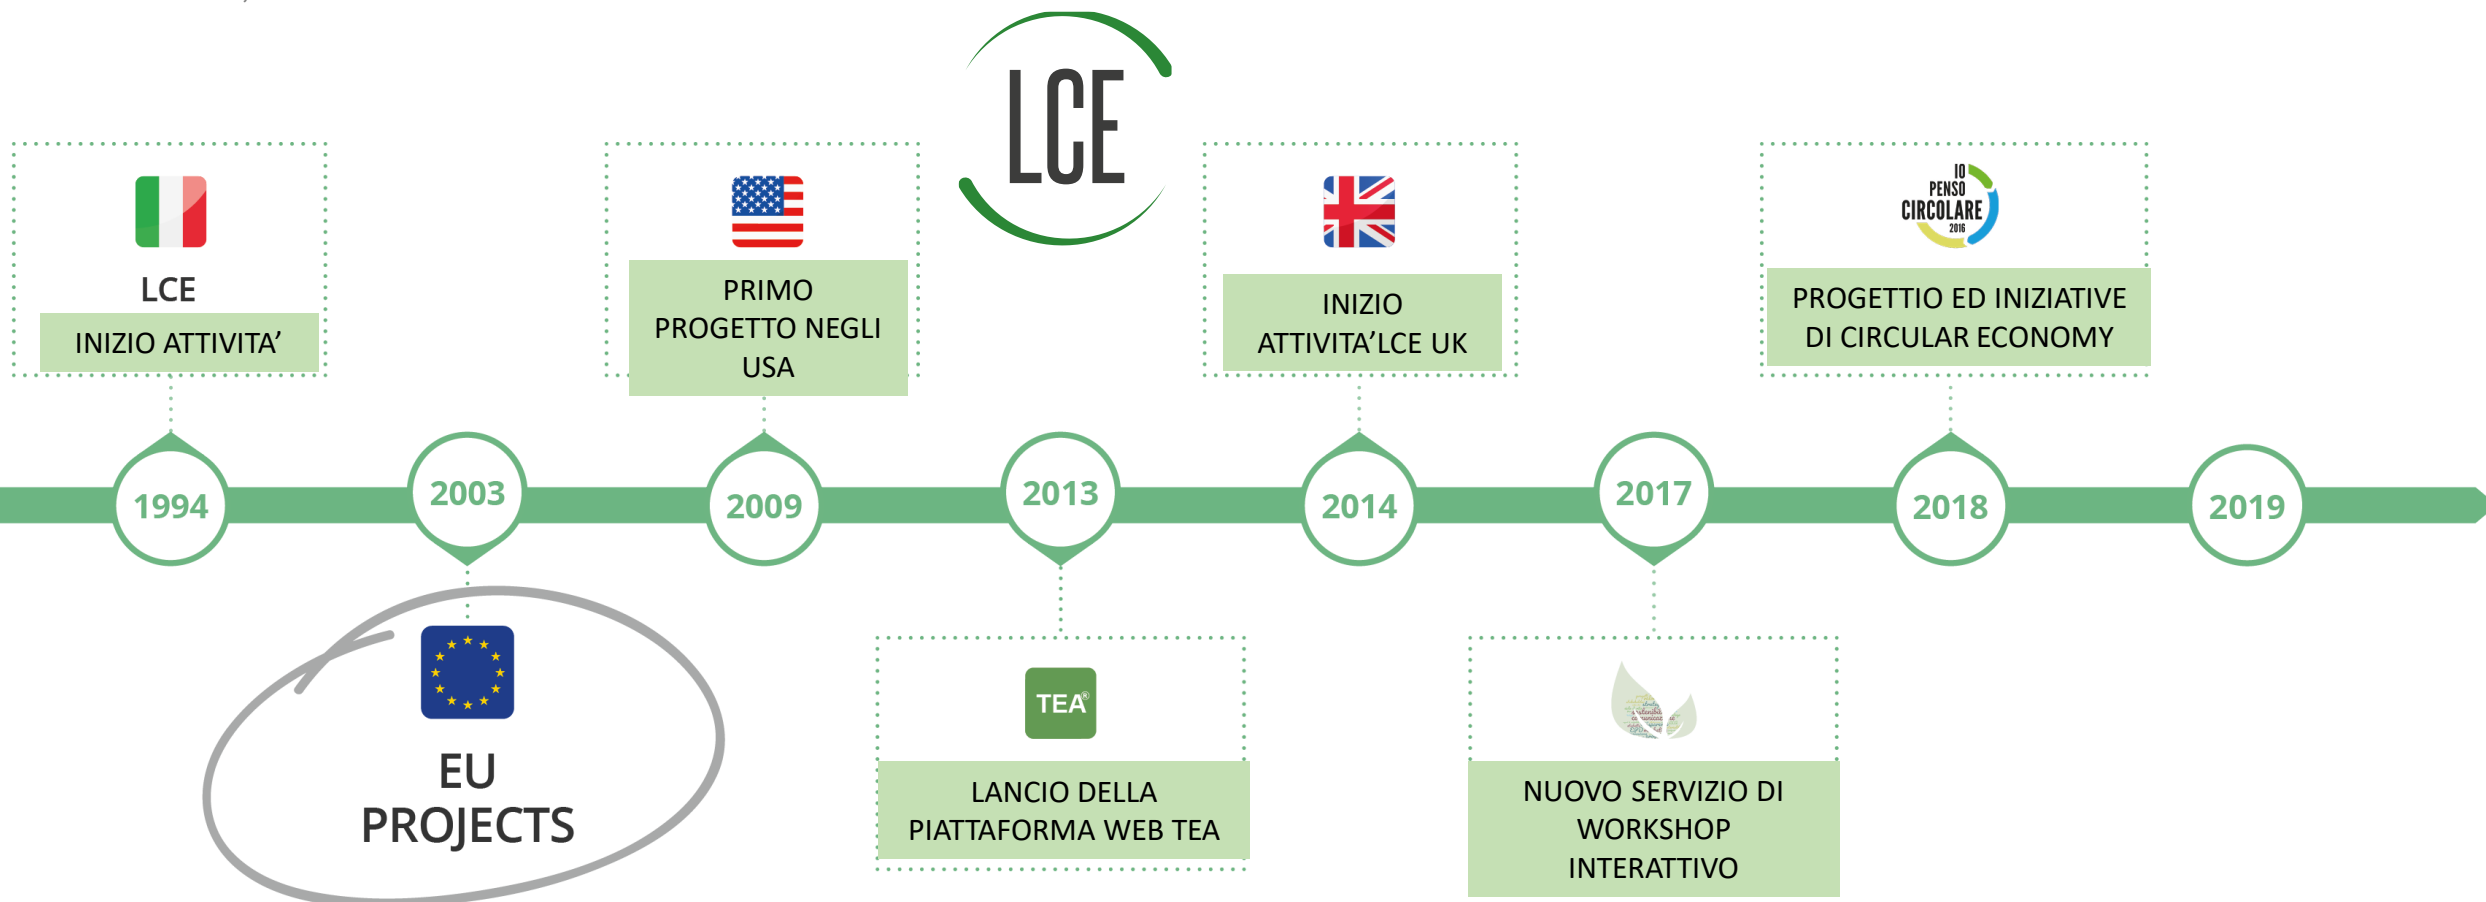

The background of the slide is a vibrant, multi-colored graphic. It features two silhouettes of people shaking hands, one in blue/purple and one in red/orange. The background is filled with abstract elements: a wind turbine, a city skyline, a molecular structure, and flowing, wavy lines in yellow and green. The overall color palette is bright and energetic, transitioning from blue on the left to red and orange in the center, and then to yellow and green on the right.

SUPPLIER DEVELOPMENT PROGRAM

LCE, LE NOSTRE TAPPE

Life Cycle Engineering (LCE) è una società di consulenza indipendente che dalla metà degli anni '90 sviluppa soluzioni e strumenti professionali per organizzazioni private e pubbliche sui temi Life Cycle Assessment (LCA), eco-design, comunicazione e marketing ambientale, incluse le relative certificazioni.